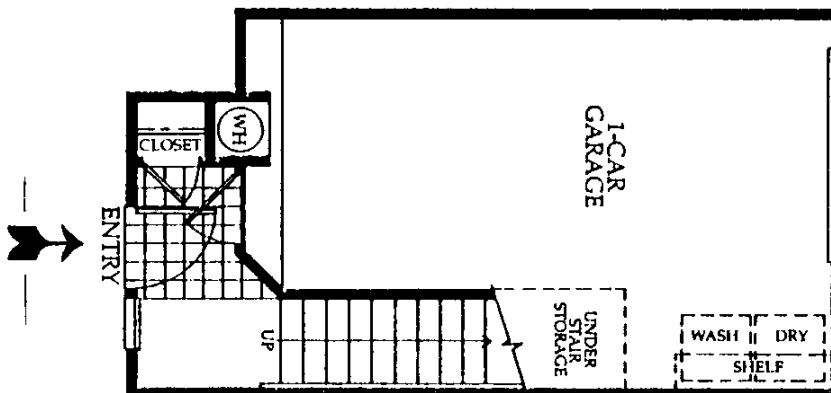

TRACT: (CORO) Coronado (AV) MODEL: A Cabo (1) - 917 Sq.Ft. (Approx)

Copyright ©The Inside Tract™ - All rights reserved.

©The Inside Tract™