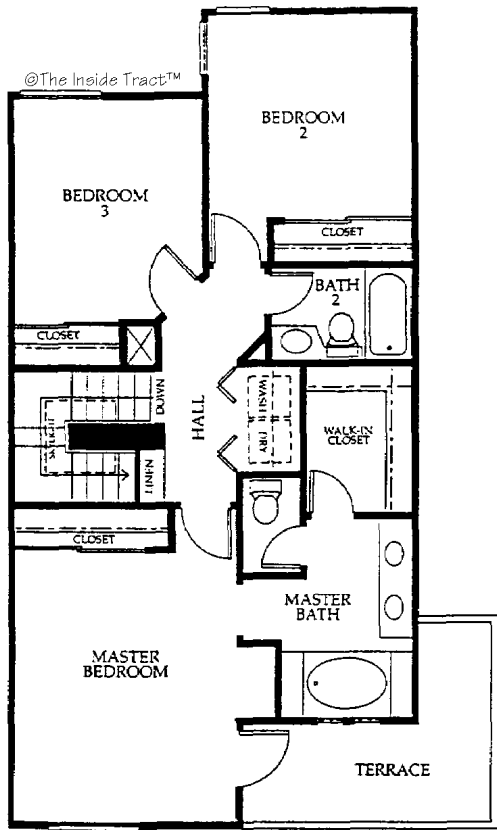

TRACT: (CORO) Coronado (AV) MODEL: D Malibu (4) - 1351 Sq.Ft. (Approx)
Copyright ©The Inside Tract™ - All rights reserved.

Second Floor

First Floor