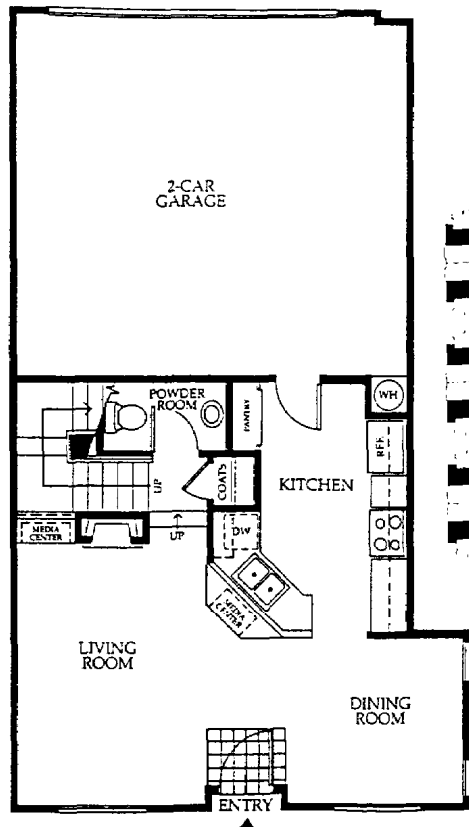

TRACT: (CORO) Coronado (AV) MODEL: D Malibu (4) - 1351 Sq.Ft. (Approx)
Copyright ©The Inside Tract™ - All rights reserved.

Second Floor

First Floor